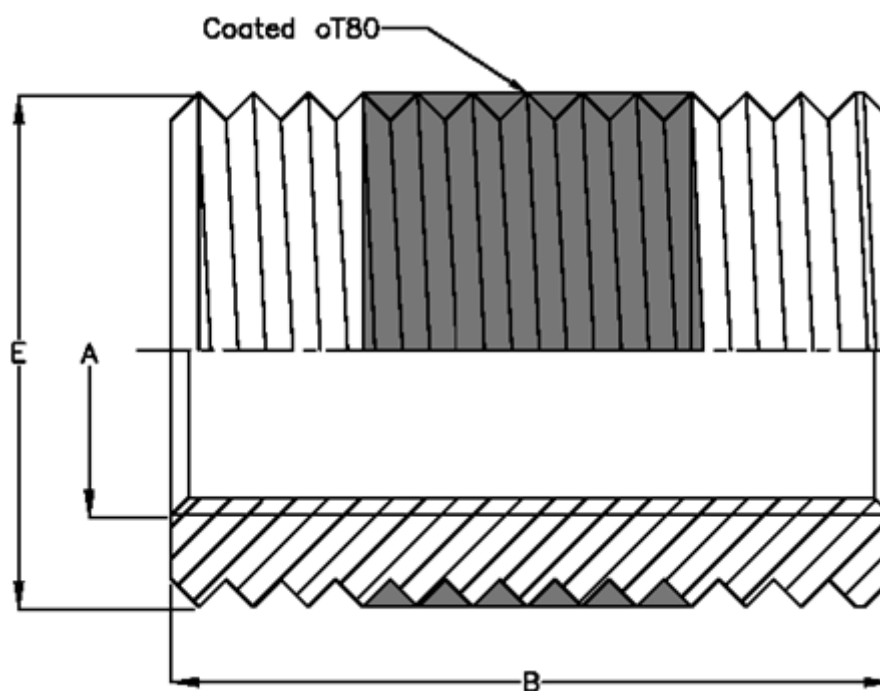

Article number: 12973000100100
Description: KLEE-coil 973 000 100.100
M10 Unhardened/chr. yellow

Measures

Female thread A	= M10
Length B	= 20
Male thread E	= M14
Type	= 97x 000 100.100